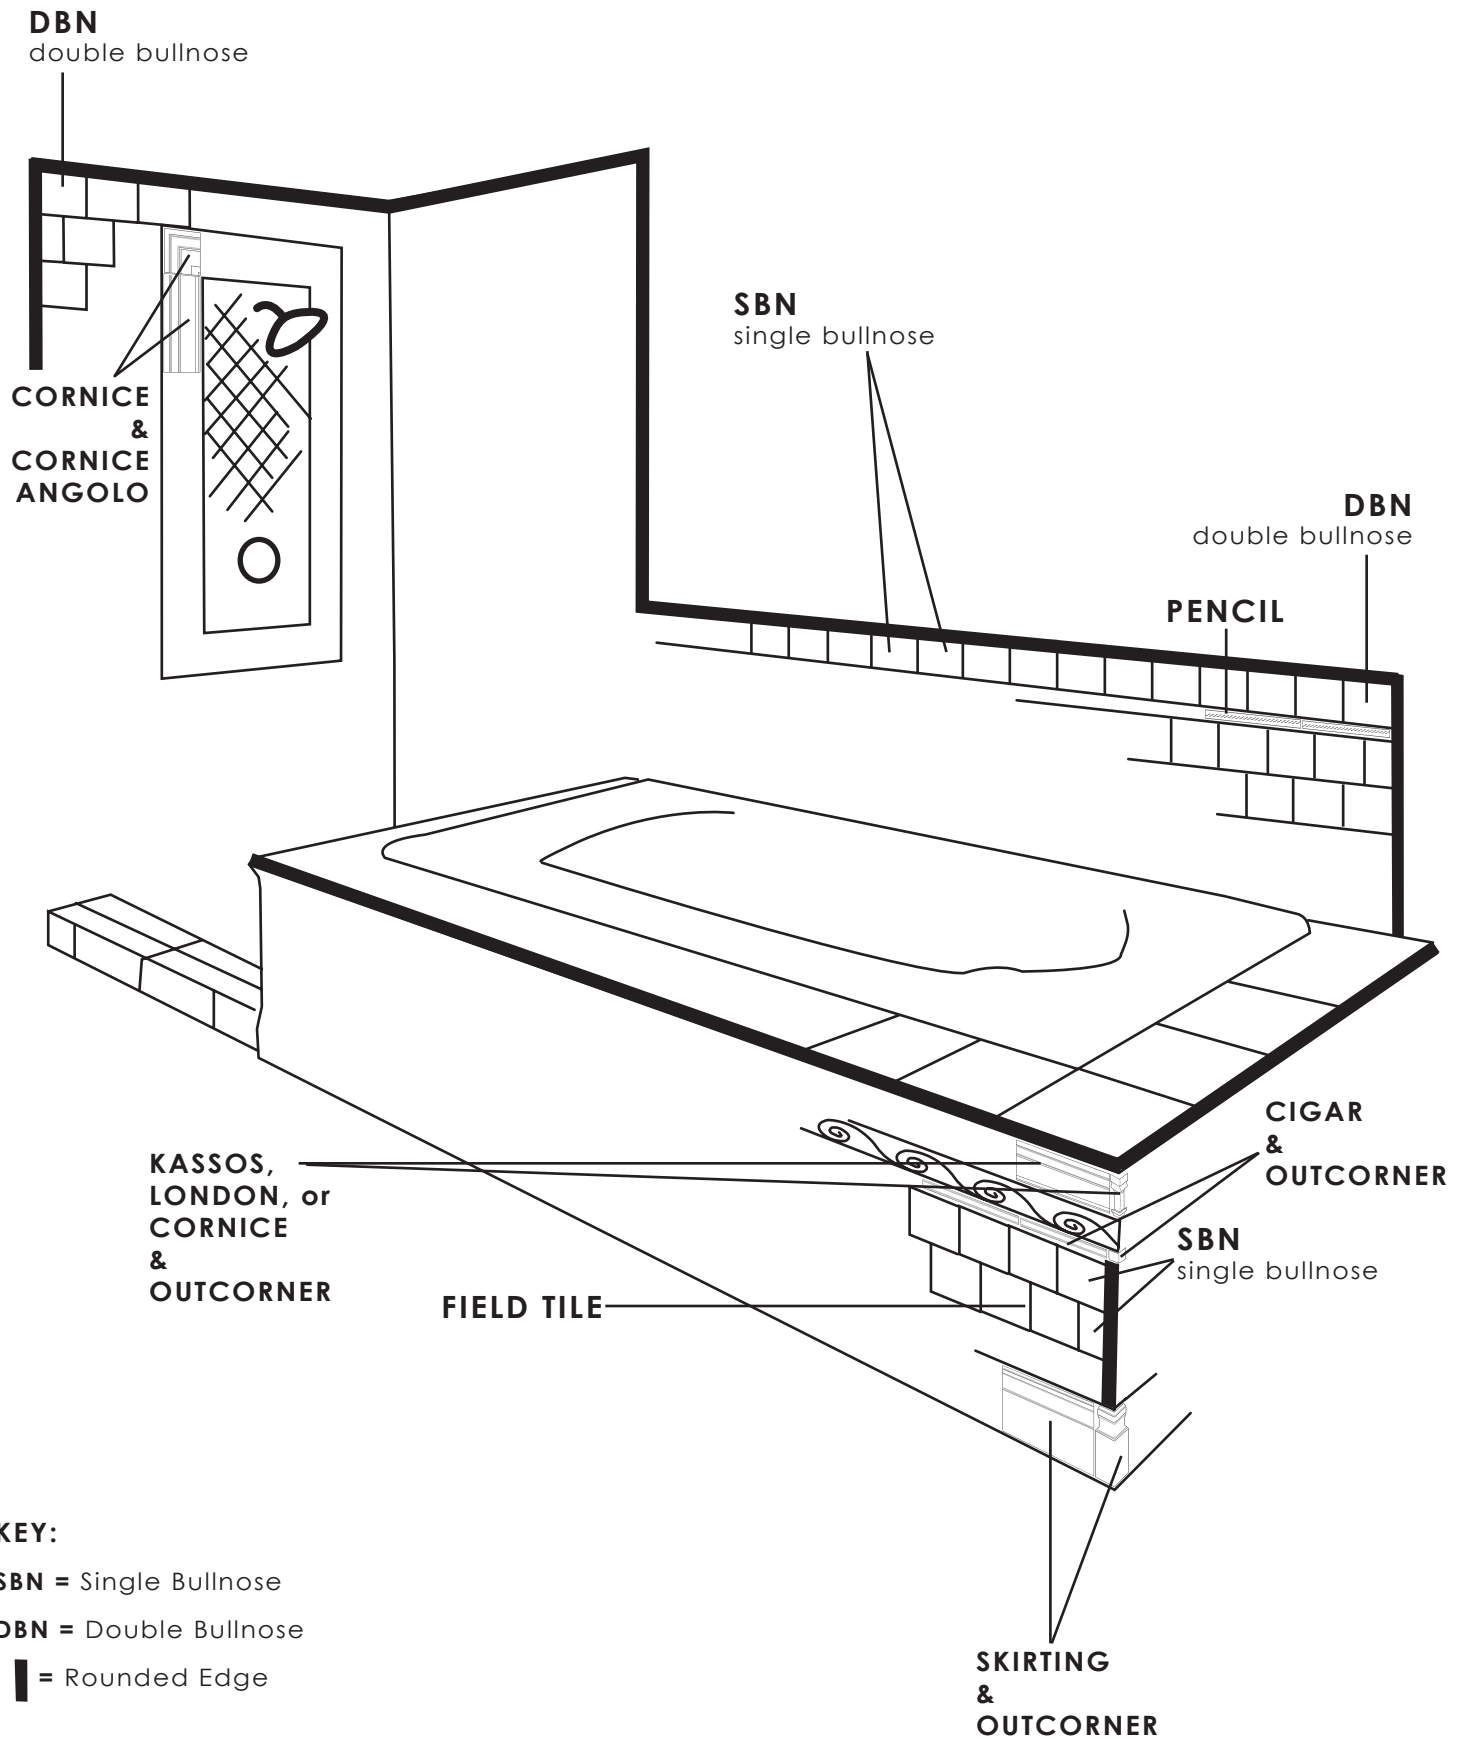

\*\*\* Double Bullnose look at the back of the tile to determine if the rounded edge is on the left or right side\*\*\*

# THE IMPERIAL SUBWAY COLLECTION GUIDE : RECTANGLE COLLECTIONS

[ 10x20, 10x40, 7.5x15 ]

\*\*\* Double Bullnose look at the back of the tile to determine if the rounded edge is on the left or right side\*\*\*

THE IMPERIAL SUBWAY COLLECTION GUIDE : 20cm COLLECTION

**KEY:**

**REL** = Rounded Edge **Long**

**DBN** = Double Bullnose

**|** = Rounded Edge

\*\*\* Double Bullnose look at the back of the tile to determine if the rounded edge is on the left or right side\*\*\*