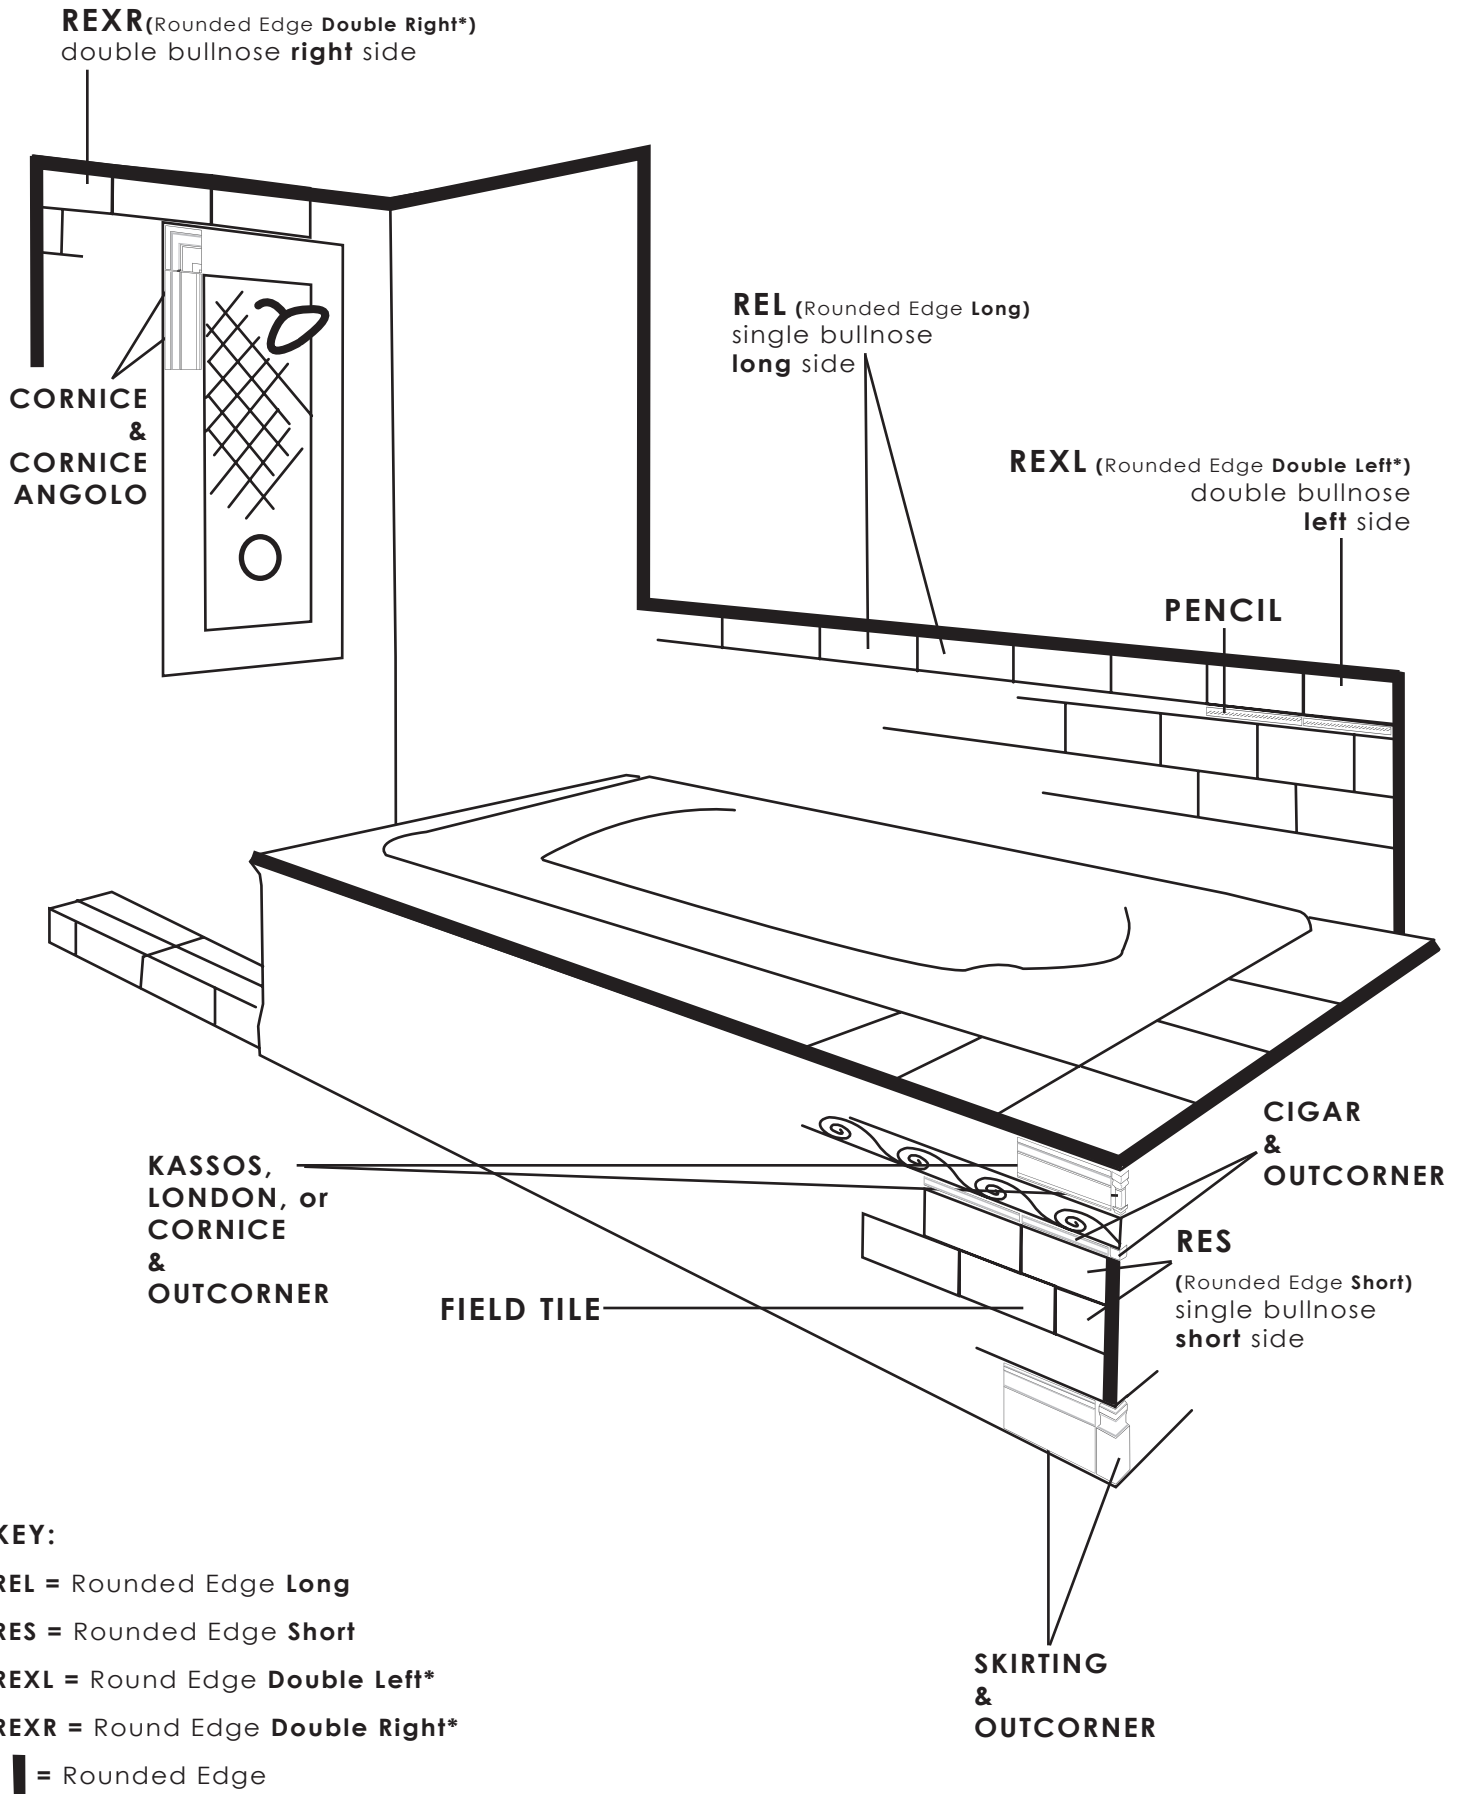

Imperial Bianco Gloss Skirting Out Corner 441977

Imperial Bianco Gloss London 441978

Imperial Bianco Gloss London Out Corner 441979

Imperial Bianco Gloss Kassos 492310

Imperial Bianco Gloss Kassos Out Corner 492311

\*\*\* Double Bullnose look at the back of the tile to determine if the rounded edge is on the left or right side\*\*\*

# THE IMPERIAL SUBWAY COLLECTION GUIDE : RECTANGLE COLLECTIONS

[ 10x20, 10x40, 7.5x15 ]

\*\*\* Double Bullnose look at the back of the tile to determine if the rounded edge is on the left or right side\*\*\*

THE IMPERIAL SUBWAY COLLECTION GUIDE : 20cm COLLECTION

**KEY:**

**REL** = Rounded Edge **Long**

**DBN** = Double Bullnose

**|** = Rounded Edge

\*\*\* Double Bullnose look at the back of the tile to determine if the rounded edge is on the left or right side\*\*\*