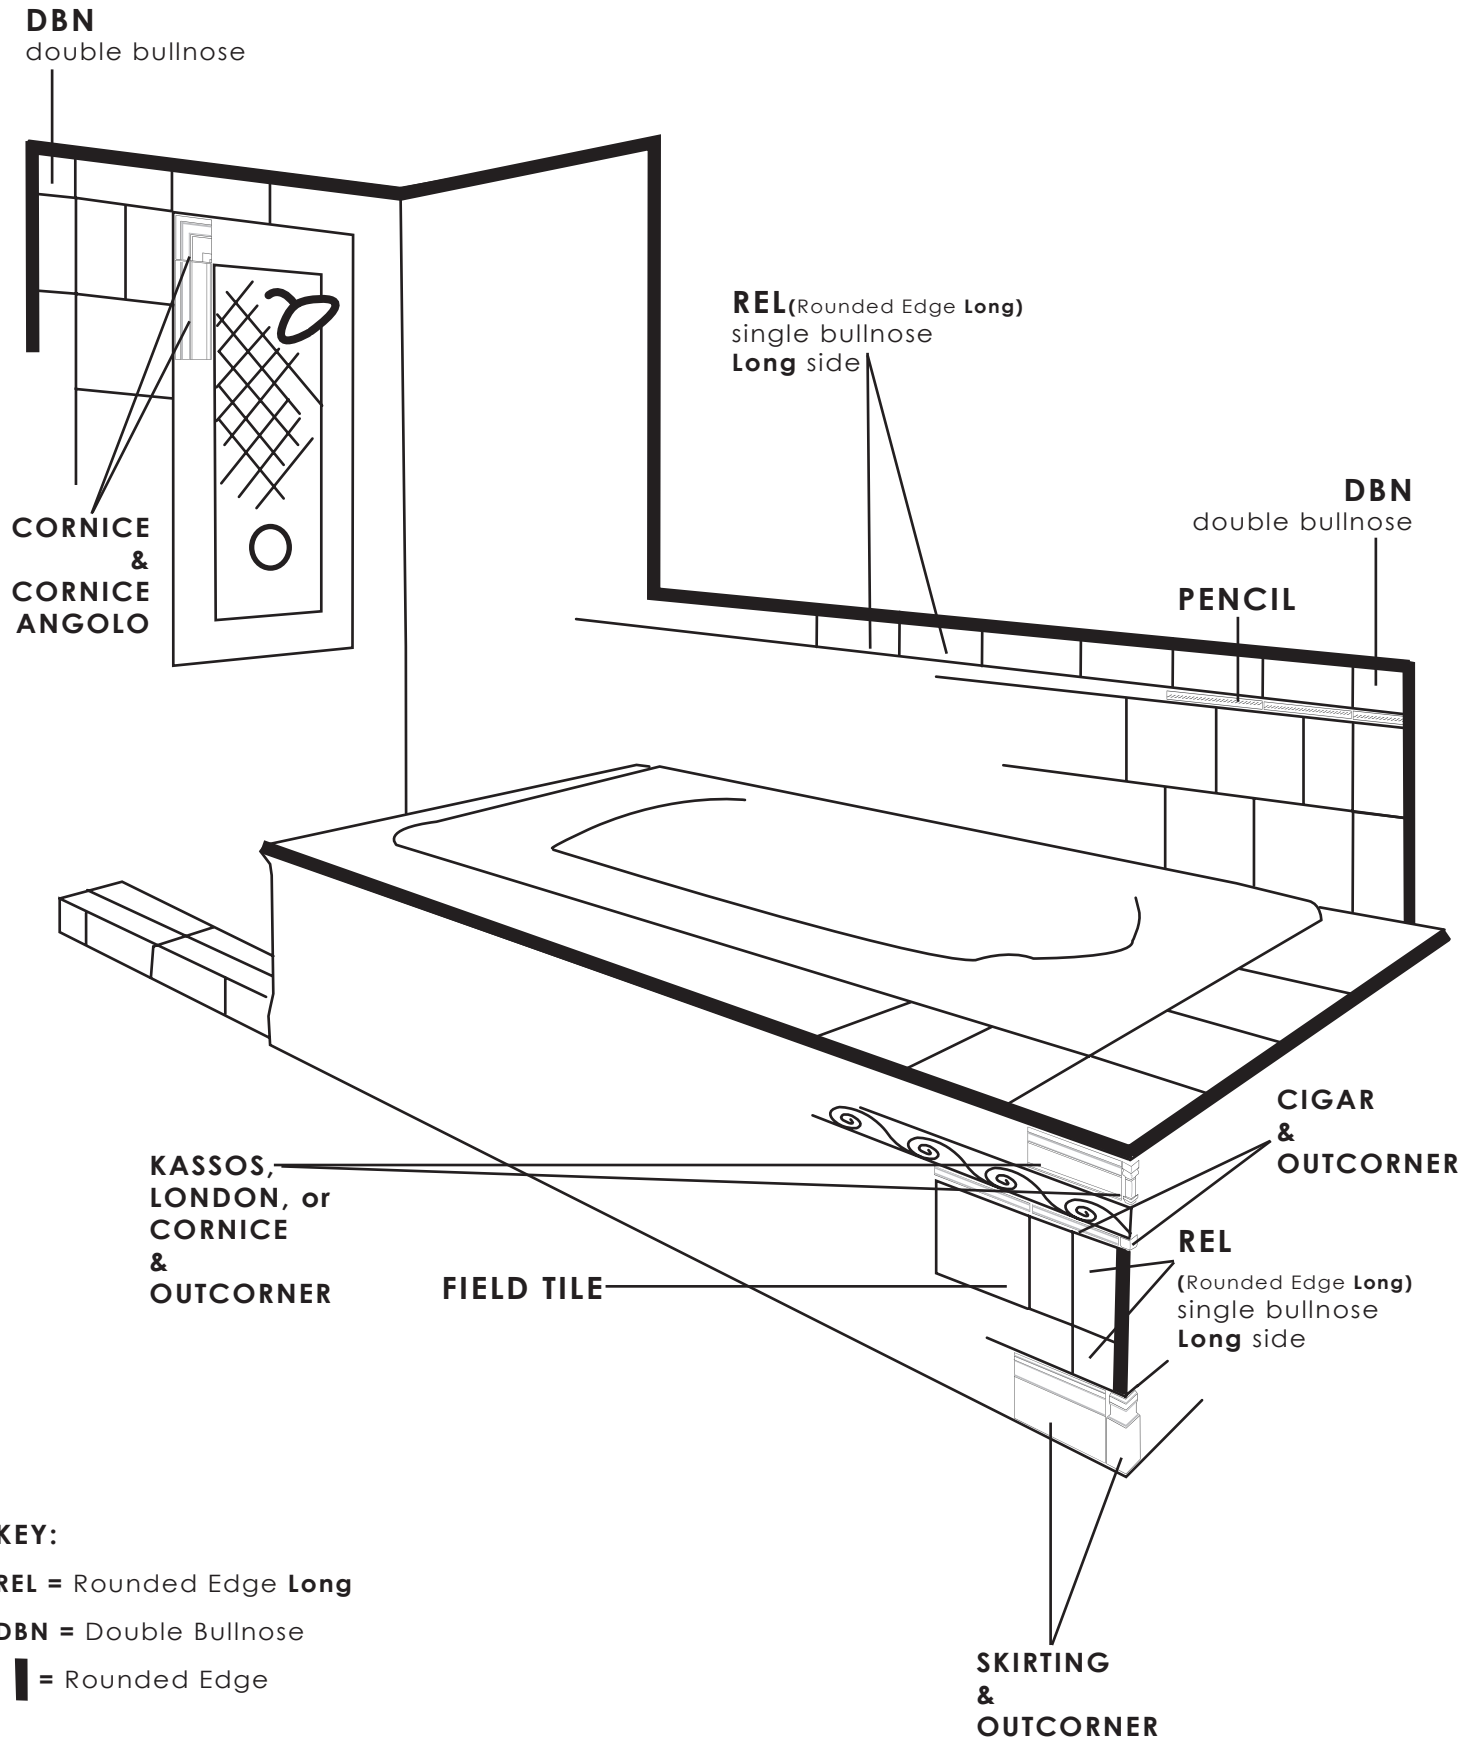

\*\*\* Double Bullnose look at the back of the tile to determine if the rounded edge is on the left or right side\*\*\*

# THE IMPERIAL SUBWAY COLLECTION GUIDE : RECTANGLE COLLECTIONS

[ 10x20, 10x40, 7.5x15 ]

\*\*\* Double Bullnose look at the back of the tile to determine if the rounded edge is on the left or right side\*\*\*

THE IMPERIAL SUBWAY COLLECTION GUIDE : 20cm COLLECTION

**KEY:**

**REL** = Rounded Edge **Long**

**DBN** = Double Bullnose

**|** = Rounded Edge

\*\*\* Double Bullnose look at the back of the tile to determine if the rounded edge is on the left or right side\*\*\*